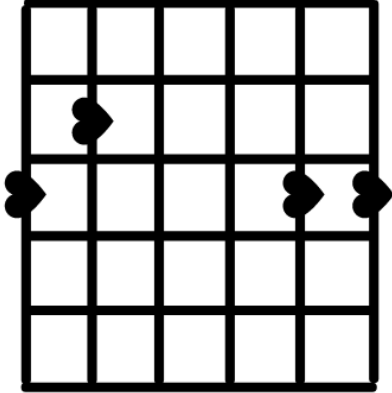

Chord Charts:

G

2 I 0 0 3 4