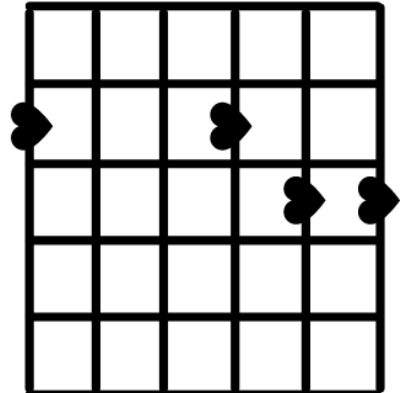

### Chords Needed:

**G D Em7 Cadd9**

### OUR SONG:

**G**

Our song is a slammin' screen door

**D**

Sneakin' out late tappin' on your window

**Em7**

**Cadd9**

When we're on the phone and you talk real slow

Chord Charts:

**G**

2 I 0 0 3 4

**D**

x x 0 I 3 2

**D/F#**

I 0 0 2 3 4

**Em7**